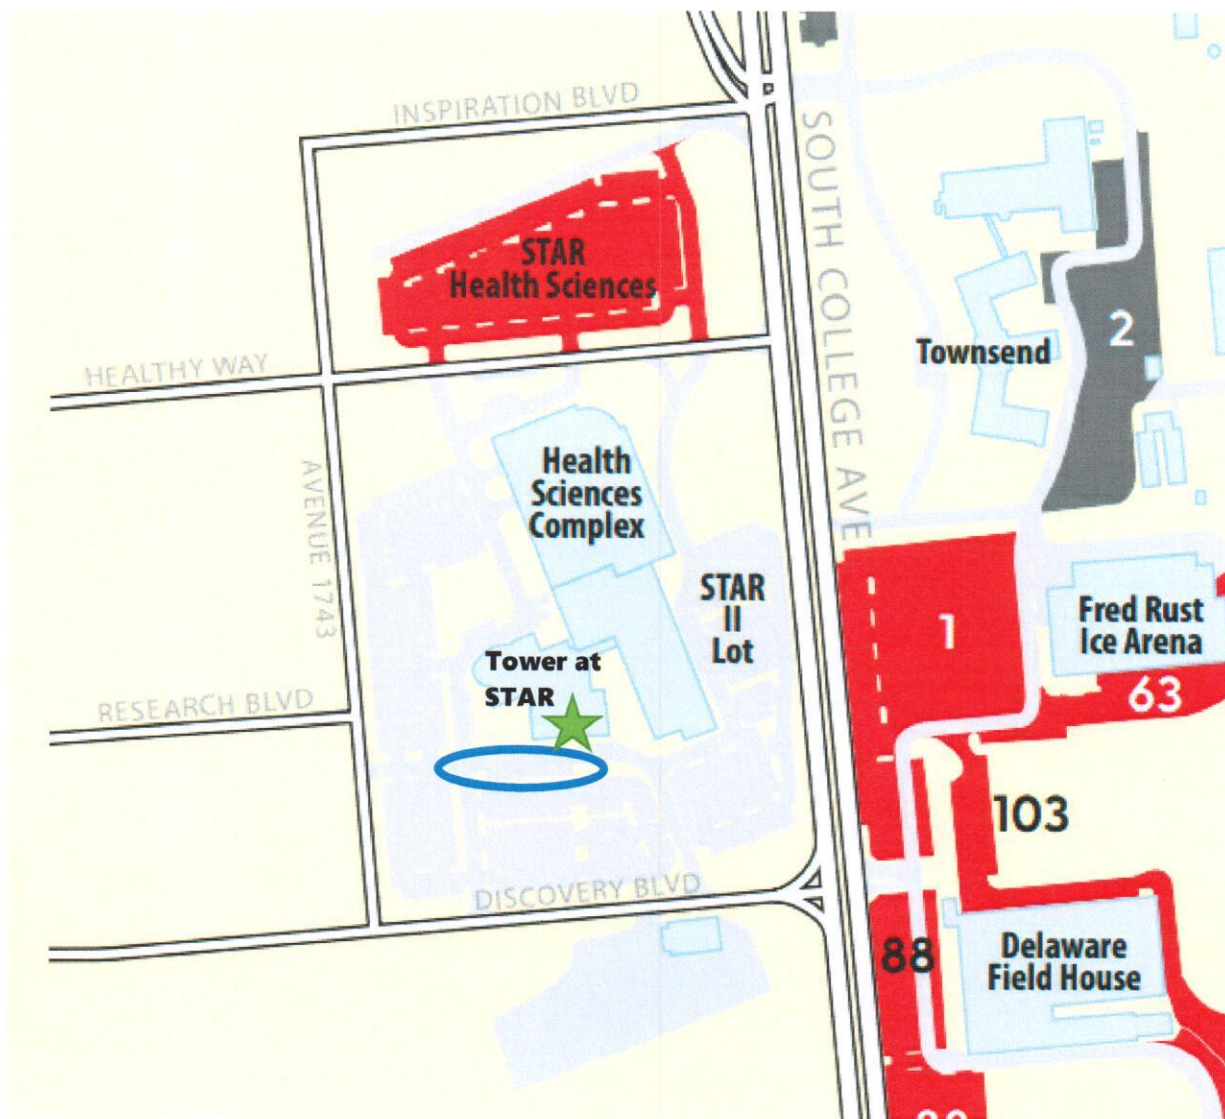

Parking for the Tower at STAR

Address: 100 Discovery Boulevard, Newark, DE 19713

Visitor parking spaces are available in the rows closest to the Tower (blue circle on the map).

You can access the south entrance of the Tower (green star on the map) to get to the elevators to Floors 2 through 7, as well as the Atrium/Audion area.